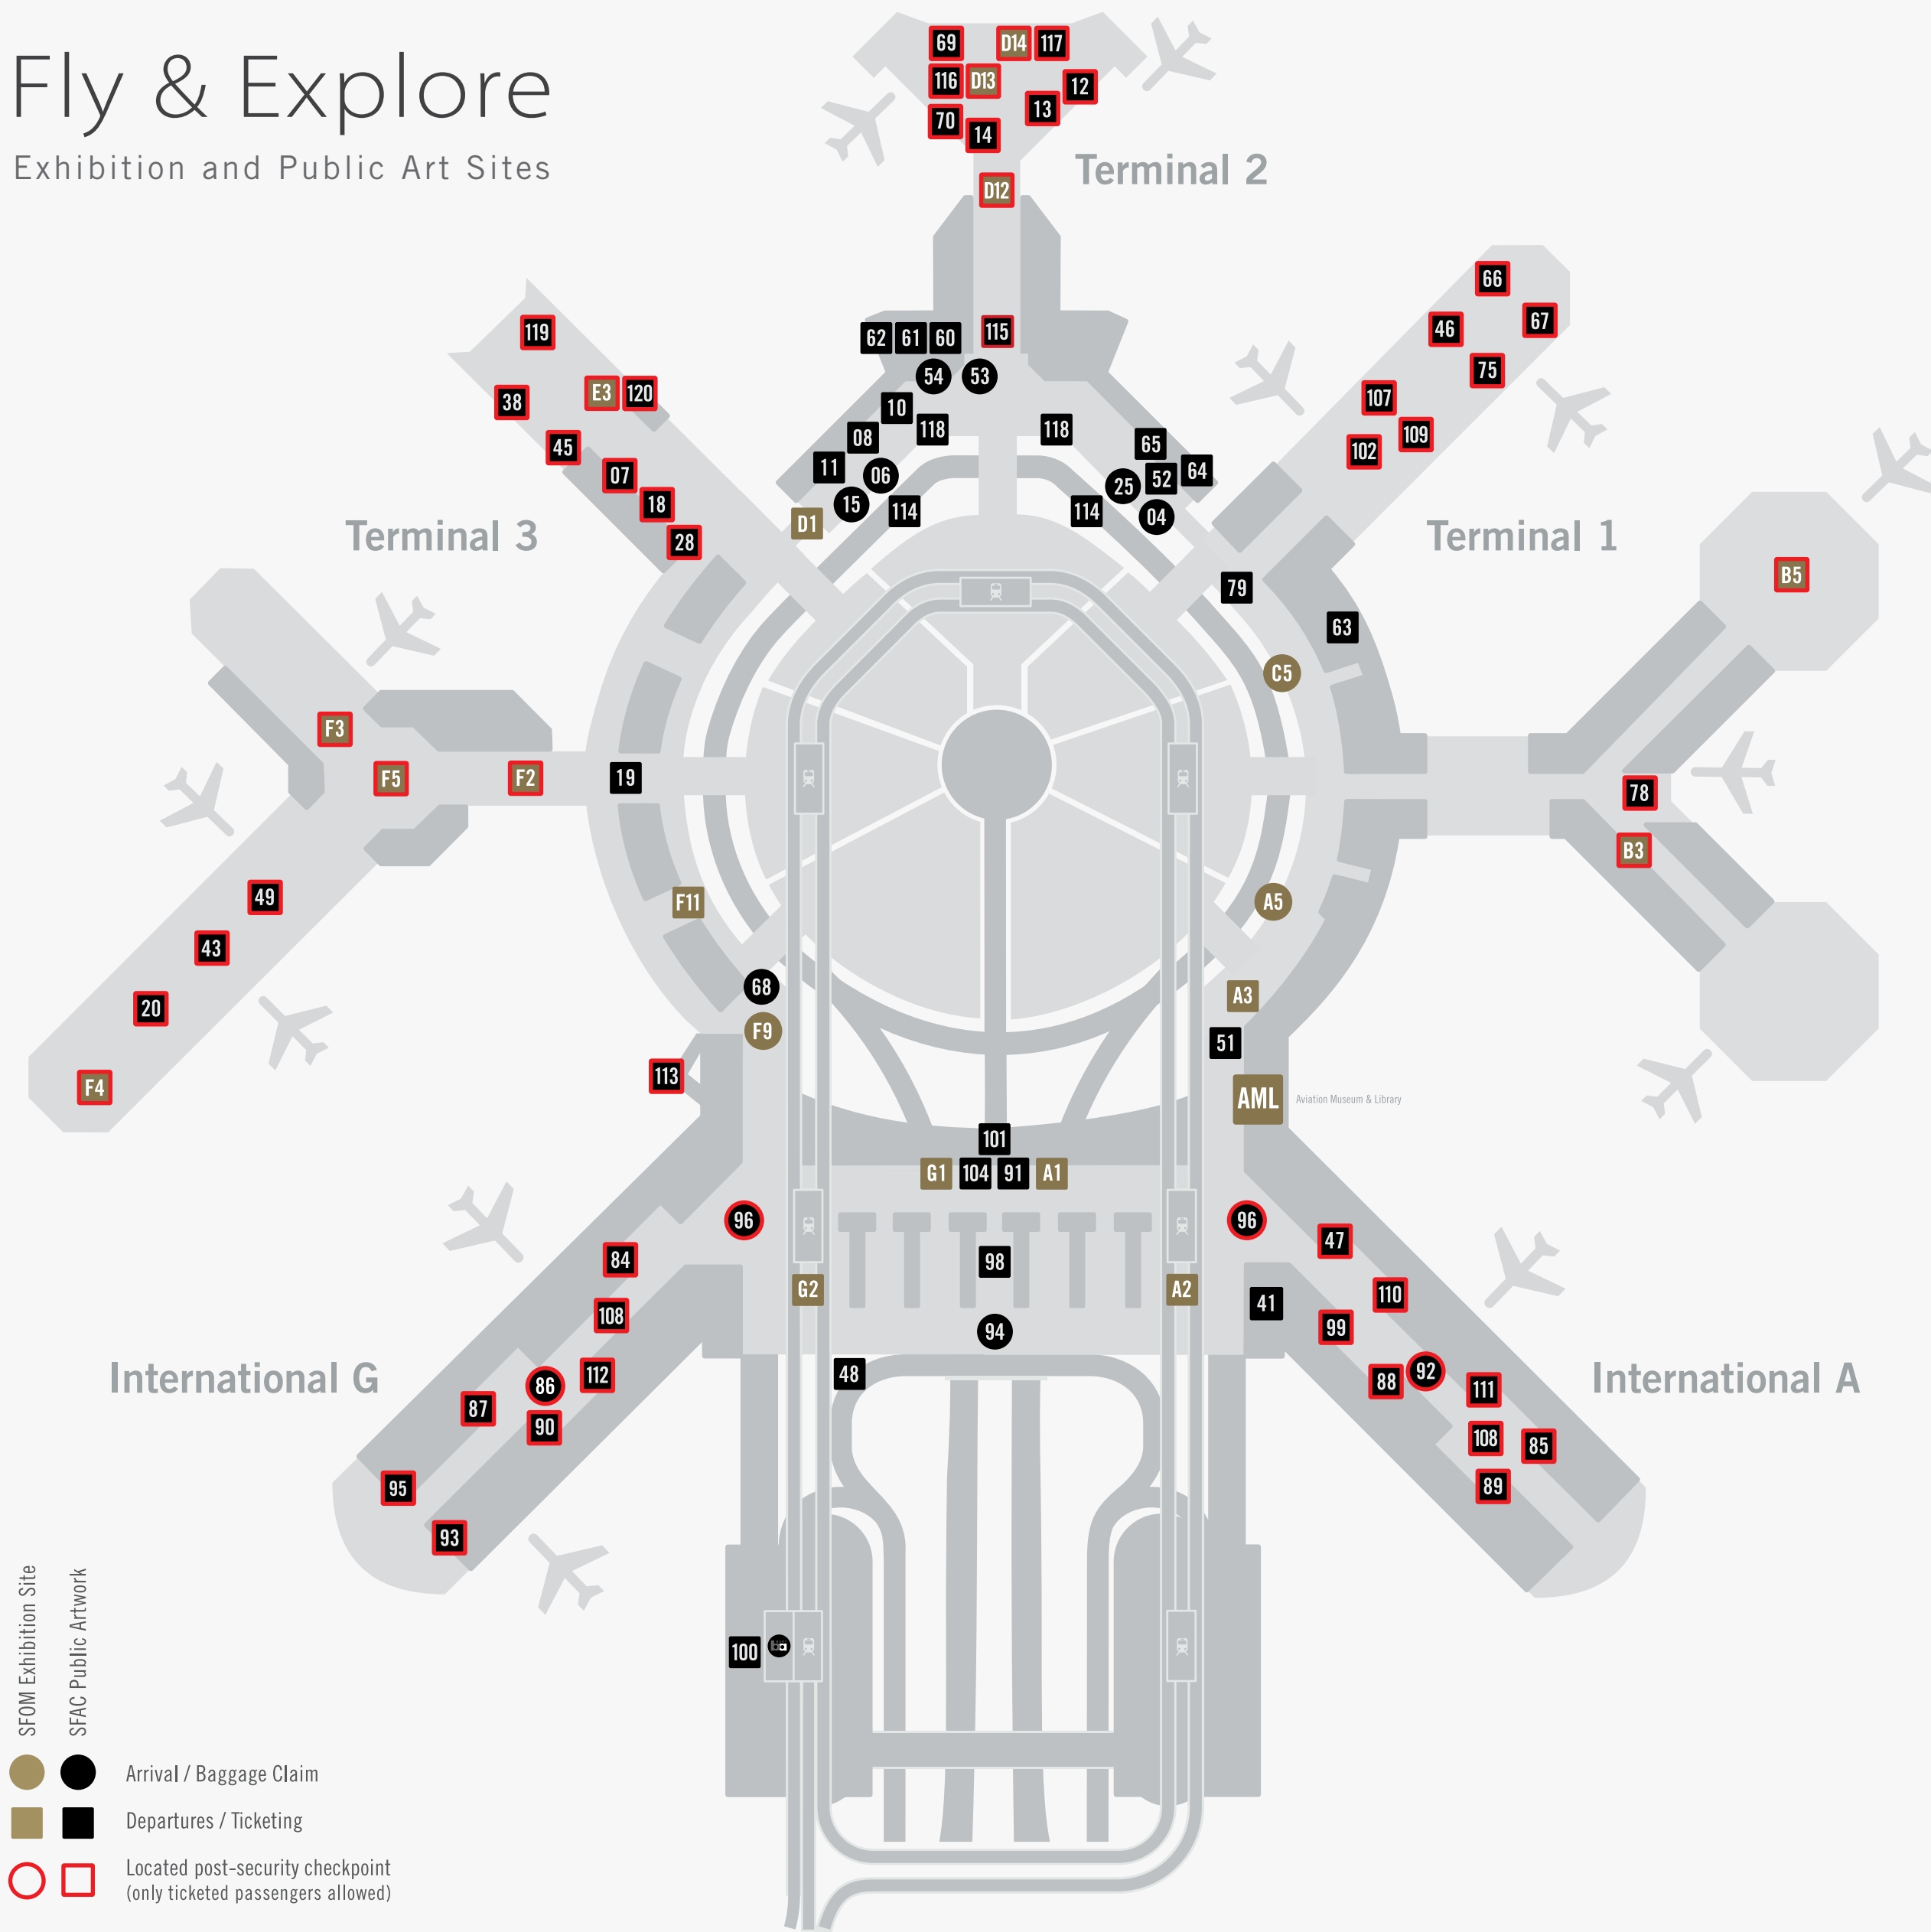

Fly & Explore

Exhibition and Public Art Sites

- SFOM Exhibition Site
- SFAC Public Artwork
- Arrival / Baggage Claim
- Departures / Ticketing
- □ Located post-security checkpoint (only ticketed passengers allowed)

SFO Museum Exhibition Sites

GENERAL EXHIBITIONS	A1, A2, D12, F2, G1, G2
AVIATION	AML, A3, B5, F5, F9
PHOTOGRAPHY	B3, D1, F3, F11
STUDENT ART	A5, C5
KIDS' SPOT	D13, D14, E3, F4

SFO BART Station

100 NED KAHN	Wind Portal
--------------	-------------

Terminal 1

63 FRED EVERSLEY	Untitled
78 TONY BERLANT	Dancing on the Brink of the World
79 LARRY KIRKLAND	Flight Patterns
102 DEBORAH BUTTERFIELD	Pohina
107 MICHAEL STUTZ	Cardboard Kore
109 RICHARD SHAW	Martha H
46 ISAMU NOGUCHI	Figure
75 MANUEL NERI	Mujer Pegada, No. 4
66 JACK ZAJAC	Falling Water/Santa Cruz VII
67 FRAN MARTIN	Petanque et St. Savin IV

International G

84 SQUEAK CARNWATH	Fly, Flight, Fugit
108 LEWIS DESOTO	Shining Paths: San Francisco's Sister Cities
112 CLARE ROJAS	Blue Deer
90 CARMEN LOMAS GARZA	¡Baile!
87 RIGO 99	Thinking of Balmly Alley
95 RUPERT GARCIA	Bird Technology
93 JUANA ALICIA & EMMANUEL C. MONTOYA	Sanctuary/Santuario
86 KEITH SONNIER	Ceiling Flood
96 SU-CHEN HUNG	Welcome